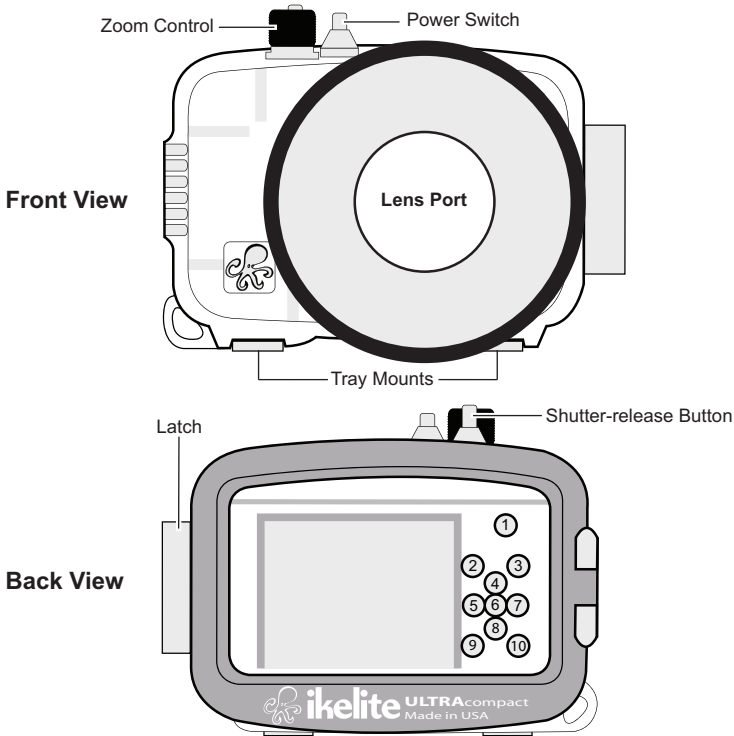

Digital Housing

Supplemental Instructions

6282.68 Nikon Coolpix S6800

Thank you for your purchase of Ikelite equipment. Please read the "Instruction Manual" and "Supplemental Instructions" completely before attempting to operate or dive with this product.

Supplied Accessories

- 0200.08 Vinyl Port Cover
- 0321.10 Safety Lanyard
- Flash Diffuser
- Flash Deflector
- 0184.1 Silicone Lubricant
- Extra Control Tips and Sleeves

Housing Specifications

Controls	All camera functions
Width	5.8 in (147 mm) including controls
Height	4.5 in (114 mm) including controls
Depth	4.8 in (122 mm) including controls
Weight	1.6 lb (726 g)
Buoyancy	Slightly positive in freshwater
Depth Rating	200 ft (60 m)
Built-in Flash	Yes
Strobe Connection	Slave or Fiber Optic use with 4402 IkeliteUniversal Fiber Optic Mount Kit
Main O-Ring0132.45
Port O-Ring0103
Port Outer Diameter	3.9" (99 mm)
Use 46mm Lenses.....	No
Use 67mm Lenses.....	Macro lenses only with 9306.82 Macro Adapter
Use Bayonet Lenses	No

Parts of the Housing

1. ●▶ Movie-record Button
2. 📷 Shooting Mode Button
3. ▶ Playback Button
4. ⚡▲ Flash Mode, Up Arrow
5. ◀ Self-timer, Left Arrow

6. OK/Apply Selection Button
7. ⏏▶ Exp. Comp./Right Arrow
8. 🌸▼ Macro Mode/Down Arrow
9. MENU Button
10. 🗑 Delete Button

External Accessory Lenses

WD-4 Wide-Angle Conversion Dome 6430.4

The removeable WD-4 corrects light refraction underwater, restoring the camera's original angle of coverage. Approximately 3/4 of the camera's zoom range can be used with the dome in place. Slight vignetting may occur at camera's widest angle setting.