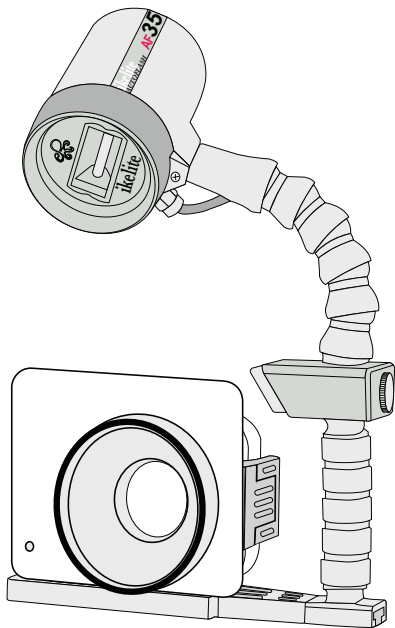

Supplied Accessories

- 0200.08 Vinyl Port Cover
- 0321.10 Safety Lanyard
- Flash Diffuser
- Flash Deflector
- 0184.1 Silicone Lubricant
- Extra Control Tips and Sleeves

Housing Specifications

Controls	All camera functions
Width	5.8 in (147 mm) including controls
Height	4.5 in (114 mm) including controls
Depth	4.8 in (122 mm) including controls
Weight	1.6 lb (726 g)
Buoyancy	Slightly positive in freshwater
Depth Rating	200 ft (60 m)
Built-in Flash	Yes
Strobe Connection	Slave or Fiber Optic use with 4402 IkeliteUniversal Fiber Optic Mount Kit
Main O-Ring0132.45
Port O-Ring0103
Port Outer Diameter	3.9" (99 mm)
Use 46mm Lenses.....	No
Use 67mm Lenses.....	Macro lenses only with 9306.82 Macro Adapter
Use Bayonet Lenses	No

External Accessory Lenses

WD-4 Wide-Angle Conversion Dome 6430.4

The removeable WD-4 corrects light refraction underwater, restoring the camera's original angle of coverage. Approximately 3/4 of the camera's zoom range can be used with the dome in place. Slight vignetting may occur at camera's widest angle setting.

External Macro Adaptor 9306.82

Allows attachment of 67mm threaded macro lenses from Inon and Epoque. NOT for use with 67mm threaded wide-angle lenses.

Note: Other wide angle conversion or accessory lenses cannot be used with this housing.

AF35 Strobe Package 4035

The AutoFlash AF35 kit is a great compliment, and an effortless, affordable way to add a flash to your new Ikelite point and shoot camera system. Everything you need to get started is in the box. Just attach it to the bottom of your housing and start taking pictures!