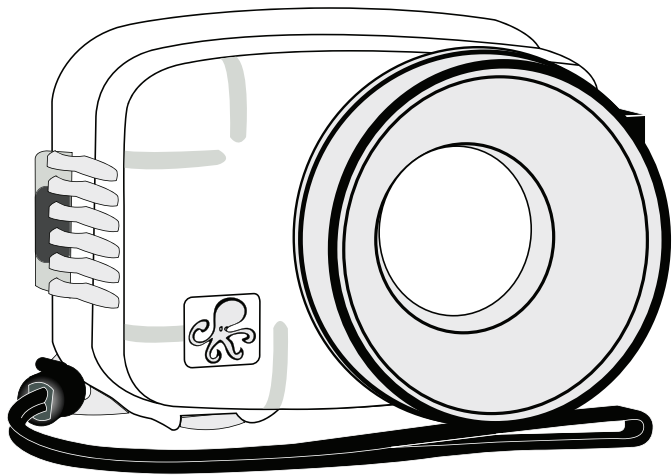

Thank you for your purchase of Ikelite equipment. Please read the "Instruction Manual" and "Supplemental Instructions" completely before attempting to operate or dive with this product.