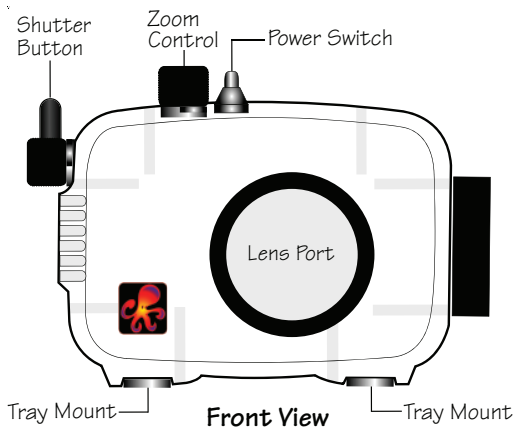

Housing Controls

[1] Movie/Record	[5] Self-Timer	[8] Macro
[2] Shooting mode	[6] OK/Apply	[9] Menu
[3] Playback	[7] +/-	[10] Delete
[4] Flash		

Back View

3

AF35 Strobe Package #4035

The AutoFlash AF35 kit is a great compliment, and an effortless, affordable way to add a flash to your new Ikelite point-and-shoot camera system. Everything you need to get started is in the box. Just attach it to the bottom of your housing and start taking pictures!

AF35 AutoFlash kit includes:

- AF35 strobe
- Flex arm
- AutoFlash sensor
- Handle with rubber grip
- Tray (single or dual)
- Mounting hardware