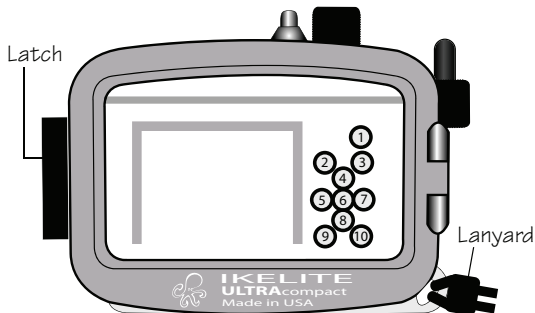

Housing Controls

[1] Movie/Record	[5] Self-Timer	[8] Macro
[2] Shooting mode	[6] OK/Apply	[9] Menu
[3] Playback	[7] +/-	[10] Delete
[4] Flash		

Back View

3

AF35 Strobe Package #4035

The AutoFlash AF35 kit is a great compliment, and an effortless, affordable way to add a flash to your new Ikelite point-and-shoot camera system. Everything you need to get started is in the box. Just attach it to the bottom of your housing and start taking pictures!

AF35 AutoFlash kit includes:

- AF35 strobe
- Flex arm
- AutoFlash sensor
- Handle with rubber grip
- Tray (single or dual)
- Mounting hardware