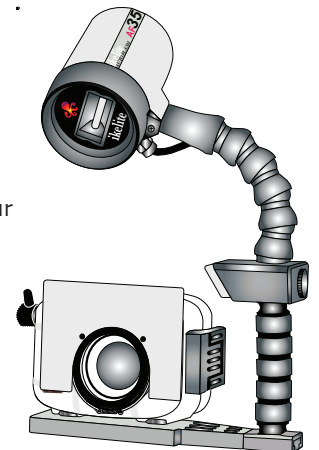

Back View

3

AF35 Strobe Package #4035

The AutoFlash AF35 kit is a great compliment, and an effortless, affordable way to add a flash to your new Ikelite point-and-shoot camera system. Everything you need to get started is in the box. Just attach it to the bottom of your housing and start taking pictures!

AF35 AutoFlash kit includes:

- AF35 strobe
- Flex arm
- AutoFlash sensor
- Handle with rubber grip
- Tray (single or dual)
- Mounting hardware

Go to www.ikelite.com for complete strobe and accessory info.