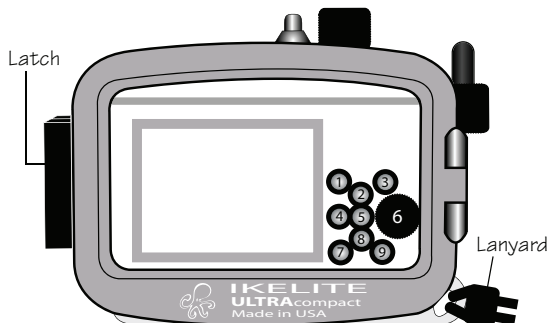

NOTE: If over-exposure occurs, back away from the subject and then zoom in as necessary.

Ikelite W-20 Wide-Angle Conversion Lens #6420.46

Your new Ikelite housing features a 46mm threaded port for attachment of external 46mm accessory wet lenses such as the Ikelite 46mm W-20 lens #6420.46. Moderate vignetting occurs at widest angle camera lens setting.

#9306.81 67mm Threaded Adaptor

Allows attaching Ikelite W-20 #6420, Epoque, Type II Inon

screw-on lenses, and macro lenses or diopters with 67mm threads. Includes larger size removable flash deflector.

#9306.79 Bayonet Mount Adaptor

Allows attaching of the Inon UWL-105AD, UFL-165AD, UWL-100AD, and macro bayonet style lenses. Includes larger size removable flash deflector.

NOTE: Moderate vignetting can occur at widest angle camera lens setting with wide-angle conversion lenses. Zoom in to eliminate, or crop the image in post-processing. Also, slight edge softness around the edges in some situations is normal.

2

Housing Controls

Front View

Back View

- | | | |
|---------------------|---------------------|-------------------|
| [1] Shooting Mode | [4] Self-Timer | [7] Menu Button |
| [2] Flash Mode | [5] OK/Apply Button | [8] Macro Mode |
| [3] Playback Button | [6] +/- | [9] Delete Button |