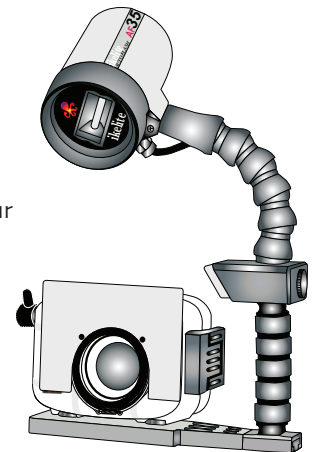

Go to www.ikelite.com for complete strobe and accessory info.

Ikelite Underwater Systems
50 W 33rd Street
Indianapolis, IN 46208 USA

When returning products send "attn. Repair Dept."

"general questions" e-mail: ikelite@ikelite.com
www.ikelite.com
317-923-4523

ULTRAcompact Supplemental 6281.64-01-1009