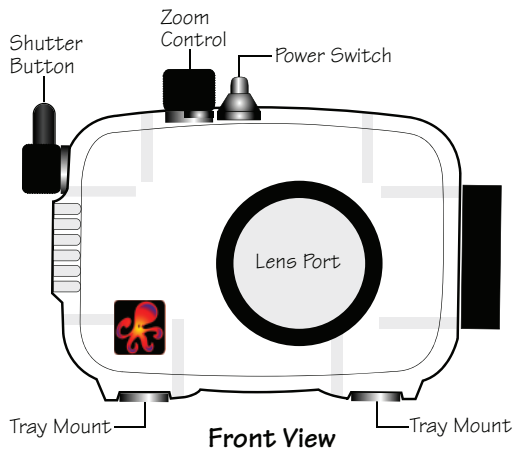

Housing Controls