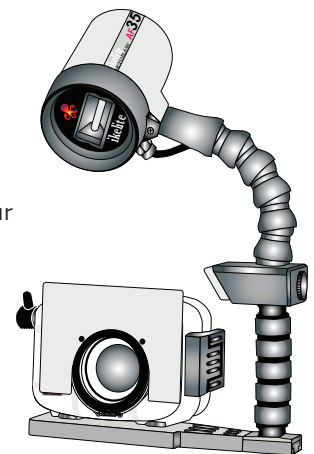

Go to www.ikelite.com for complete strobe and accessory info.

Ikelite Underwater Systems
50 W 33rd Street
Indianapolis, IN 46208 USA

When returning products send "attn. Repair Dept."

"general questions" e-mail: ikelite@ikelite.com
www.ikelite.com
317-923-4523