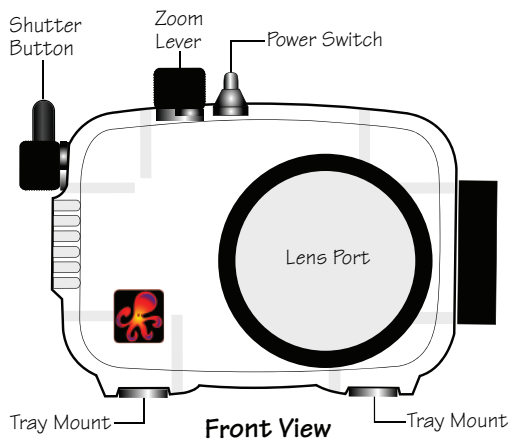

Ikelite Digital Housing

supplemental instructions

for

#6281.63 Nikon S630 ULTRAccompact Digital Housing

Housing Controls

- | | | |
|-------------------|--------------|------------|
| [1] Shooting Mode | [4] Display | [7] Menu |
| [2] Flash Mode | [5] OK/Apply | [8] Macro |
| [3] Mode dial | [6] +/- | [9] Delete |

Back View

Camera Setup (Nikon S630)

1. Set to Shooting Mode (camera icon).
2. Set ISO to 64
3. Set flash to forced "ON" (lightning bolt).
4. Set metering to "Center-Weighted".
5. Set Autofocus mode to "Single AF".
6. Set AF area mode to "center".

An external wide angle conversion lens increases angle of coverage, so you can get much closer to your subject while still fitting everything in the frame. Add an Ikelite W-20 or other 67mm wide-angle conversion lens to improve your angle of coverage in any shooting situation.