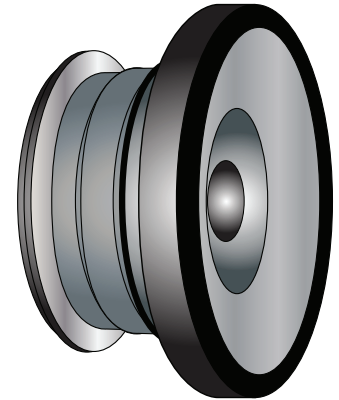

Back View

Camera Setup (Nikon S630)

1. Set to Shooting Mode (camera icon).
2. Set ISO to 64
3. Set flash to forced "ON" (lightning bolt).
4. Set metering to "Center-Weighted".
5. Set Autofocus mode to "Single AF".
6. Set AF area mode to "center".

NOTE: If over-exposure occurs, back away from the subject and then zoom in as necessary. This will also cause an increase in shutter speed and a smaller aperture setting.

Ikelite W-20 Wide-Angle Conversion Lens #64-20

An external wide angle conversion lens increases angle of coverage, so you can get much closer to your subject while still fitting everything in the frame. Add an Ikelite W-20 or other 67mm wide-angle conversion lens to improve your angle of coverage in any shooting situation.