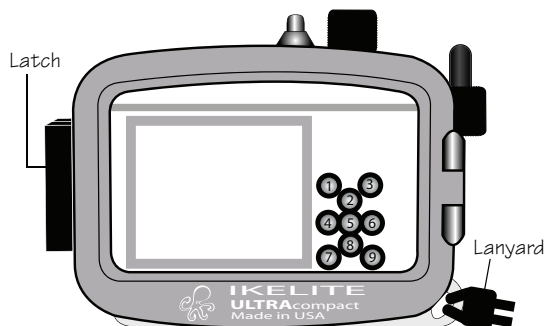

Ikelite Digital Housing

supplemental instructions

for

#6281.63 Nikon S630 ULTRAccompact Digital Housing

Housing Controls

- | | | |
|-------------------|--------------|------------|
| [1] Shooting Mode | [4] Display | [7] Menu |
| [2] Flash Mode | [5] OK/Apply | [8] Macro |
| [3] Mode dial | [6] +/- | [9] Delete |

Back View

Camera Setup (Nikon S630)

1. Set to Shooting Mode (camera icon).
2. Set ISO to 64
3. Set flash to forced "ON" (lightning bolt).
4. Set metering to "Center-Weighted".
5. Set Autofocus mode to "Single AF".
6. Set AF area mode to "center".

NOTE: If over-exposure occurs, back away from the subject and then zoom in as necessary. This will also cause an increase in shutter speed and a smaller aperture setting.

Ikelite W-20 Wide-Angle Conversion Lens #64-20

An external wide angle conversion lens increases angle of coverage, so you can get much closer to your subject while still fitting everything in the frame. Add an Ikelite W-20 or other 67mm wide-angle conversion lens to improve your angle of coverage in any shooting situation.