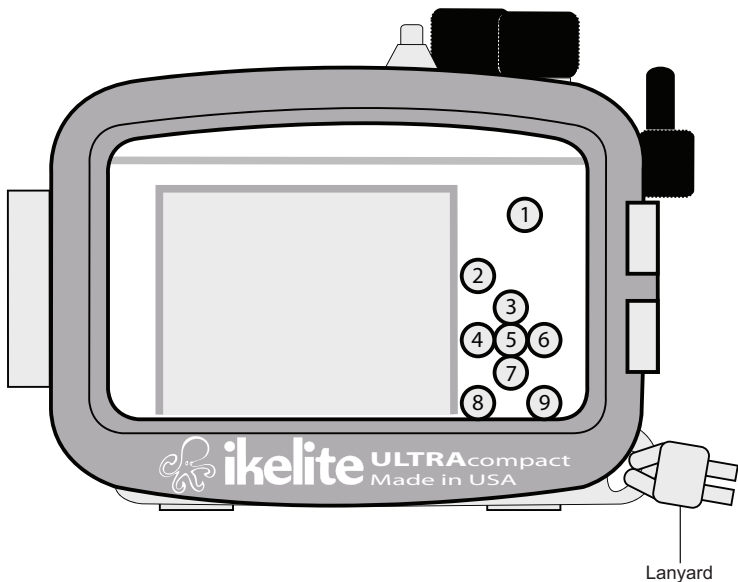

Parts of the Housing - Back View

1. Movie Button
2. Playback
3. **DISP.** / Up button
4. Self-Timer / Left Button
5. **SET** Button
6. Flash / Right Button
7. Down Button
8. **MENU** Button
9. ? / **Guide / Delete** Button