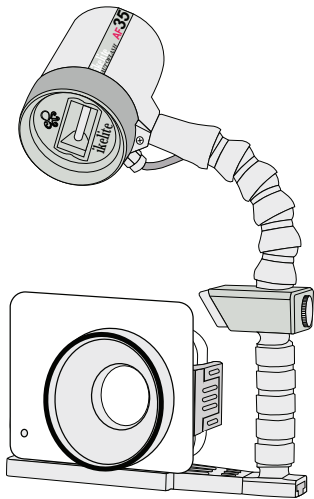

Housing Accessories

WD-4 Wide-Angle Conversion Dome 6430.4

The removeable WD-4 corrects light refraction underwater, restoring the camera's original angle of coverage. Approximately 3/4 of the camera's zoom range can be used with the dome in place. Slight vignetting may occur at camera's widest angle setting.

External Macro Adaptor 9306.82

Allows attachment of 67mm threaded macro lenses from Inon and Epoque. NOT for use with 67mm threaded wide-angle lenses.

Note: Other wide angle conversion or accessory lenses cannot be used with this housing.

AF35 Strobe Package 4035

The AutoFlash AF35 kit is a great compliment, and an effortless, affordable way to add a flash to your new Ikelite point and shoot camera system. Everything you need to get started is in the box. Just attach it to the bottom of your housing and start taking pictures!

The AF35 Strobe Package is available to support your housing along with a full range of accessories. Please visit www.ikelite.com to see the most current information about recommended accessories for your housing.