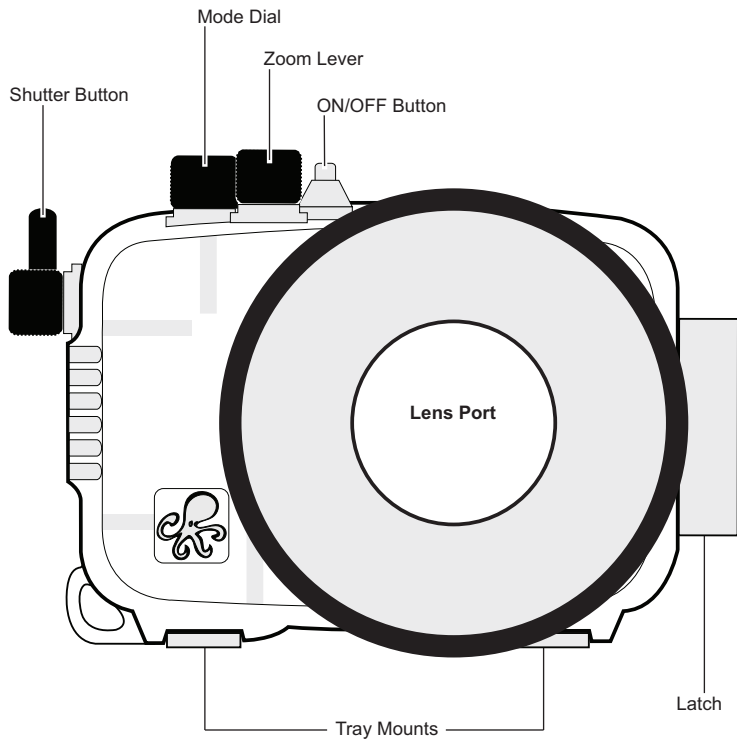

Housing Specifications

Controls	All camera functions
Width	6.2 in (157 mm) including controls
Height	4.5 in (114 mm) including controls
Depth	4.8 in (122 mm) including controls
Weight	1.7 lb (771 g)
Buoyancy.....	Slightly positive in freshwater
Depth Rating	200 ft (60 m)
Built-in Flash	Yes
Strobe Connection.....	Optical Trigger
Tray Mounting	12-24 thread with 3 in spacing (76 mm)
Main O-Ring	0132.45
Port O-Ring	0103
Port Outer Diameter	3.9 in (99 mm)
46mm Acc. Lenses	No
67mm Acc. Lenses	Macro lenses only with 9306.82 Macro Adapter
Bayonet Mount Lenses	No
WD-4 Wide Angle Dome ..	Yes

Supplied Accessories

- 0200.08 Vinyl Port Cover
- 0321.10 Safety Lanyard
- Flash Diffuser
- Flash Deflector
- 0184.1 Silicone Lubricant
- Extra Control Tips/Sleeves

Parts of the Housing - Front View

Parts of the Housing - Back View

1. Movie Button
2. Playback
3. **DISP.** / Up button
4. Self-Timer / Left Button
5. **SET** Button
6. Flash / Right Button
7. Down Button
8. **MENU** Button
9. ? / **Guide / Delete** Button

Initial Camera Settings (before placing camera in housing)