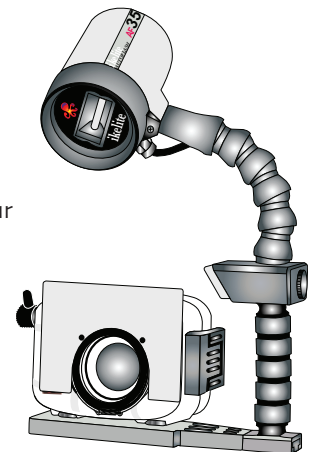

Go to www.ikelite.com for complete strobe and accessory info.

Ikelite Underwater Systems
50 W 33rd Street
Indianapolis, IN 46208 USA

When returning products send "attn. Repair Dept."

"general questions" e-mail: ikelite@ikelite.com
www.ikelite.com