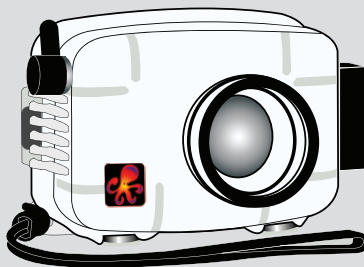

Ikelite Digital Housing

supplemental instructions

for

#6210.33 Sony W330 ULTRAccompact Digital Housing

Camera Setup

- Set Shooting Mode to "P" Program Auto.
- Set Image Size to "14M".
- Set ISO to "80".
- Set White Balance to "WB-AUTO".
- Set Focus to "Center AF".
- Set Red-eye reduction to "off".
- Set Metering Mode to "Center".
- Set White Balance to "Auto".
- Set Flash to "Flash On - always use flash".

NOTE: If over-exposure occurs when shooting close subjects, you can back away from the subject and then zoom in.

Ikelite W-20 Wide-Angle Conversion Lens #6420.46

Your new Ikelite housing features a 46mm threaded port for attachment of external 46mm accessory wet lenses such as the Ikelite 46mm W-20 lens #6420.46.