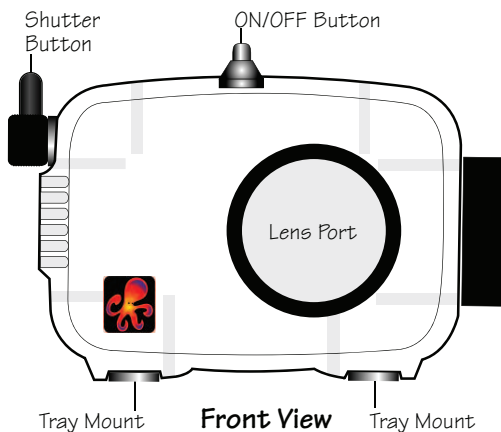

Housing Controls

[1] Zoom (wide)	[5] Display	[9] Menu
[2] Zoom (tele)	[6] Smile	[10] Self-timer
[3] Mode Switch	[7] Center Button	[11] Delete
[4] Playback	[8] Flash	

Back View

AF35 Strobe Package #4035

The AutoFlash AF35 kit is a great compliment, and an effortless, affordable way to add a flash to your new Ikelite point-and-shoot camera system. Everything you need to get started is in the box. Just attach it to the bottom of your housing and start taking pictures!

AF35 AutoFlash kit includes:

- AF35 strobe
- Flex arm
- AutoFlash sensor
- Handle with rubber grip
- Tray (single or dual)
- Mounting hardware