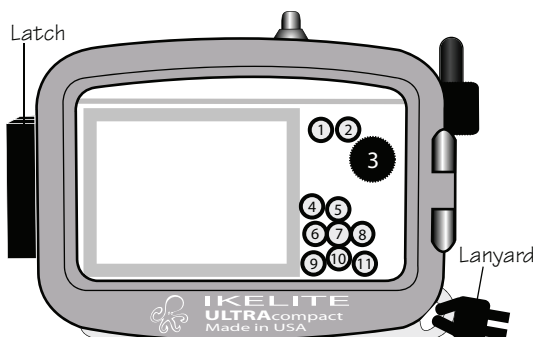

Housing Controls

[1] Zoom (wide)	[5] Display	[9] Menu
[2] Zoom (tele)	[6] Smile	[10] Self-timer
[3] Mode Switch	[7] Center Button	[11] Delete
[4] Playback	[8] Flash	

Back View

AF35 Strobe Package #4035

The AutoFlash AF35 kit is a great compliment, and an effortless, affordable way to add a flash to your new Ikelite point-and-shoot camera system. Everything you need to get started is in the box. Just attach it to the bottom of your housing and start taking pictures!

AF35 AutoFlash kit includes:

- AF35 strobe
- Flex arm
- AutoFlash sensor
- Handle with rubber grip
- Tray (single or dual)
- Mounting hardware