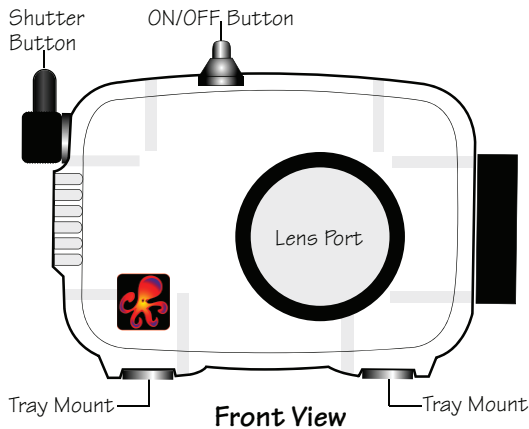

Ikelite Digital Housing

supplemental instructions

for

#6210.18 Sony W180/W190 ULTRAccompact Digital Housing

Housing Controls

- [1] Menu
- [2] Display
- [3] Macro
- [4] Center Button
- [5] Flash
- [6] Self-Timer
- [7] Delete/Smile

Back View

Camera Setup

- Set Shooting Mode to "Program Auto (PGM)".
- Set Image Size to "10M".
- Set ISO to "100".
- Set White Balance to "WB-AUTO".
- Set Focus Point to "Center AF".
- Set Red-eye reduction to "off".
- Set Metering Mode to "Center".
- Set White Balance to "Auto".
- Set Flash to "Flash On - always use flash".
- Set Steady Shot to "Auto".
- Set Face Detection to "Off".
- Set Flash Level to "Standard".

NOTE: If over-exposure occurs when shooting close subjects, you can back away from the subject and then zoom in.

Ikelite W-20 Wide-Angle Conversion Lens #6420.46

Your new Ikelite housing features a 46mm threaded port for attachment of external 46mm accessory wet lenses such as the Ikelite 46mm W-20 lens #6420.46.