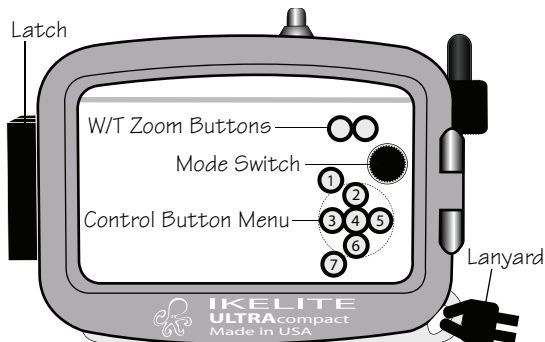

Ikelite Digital Housing

supplemental instructions

for

#6210.18 Sony W180/W190 ULTRAccompact Digital Housing

Housing Controls

- [1] Menu
- [2] Display
- [3] Macro
- [4] Center Button
- [5] Flash
- [6] Self-Timer
- [7] Delete/Smile

Back View

Camera Setup

- Set Shooting Mode to "Program Auto (PGM)".
- Set Image Size to "10M".
- Set ISO to "100".
- Set White Balance to "WB-AUTO".
- Set Focus Point to "Center AF".
- Set Red-eye reduction to "off".
- Set Metering Mode to "Center".
- Set White Balance to "Auto".
- Set Flash to "Flash On - always use flash".
- Set Steady Shot to "Auto".
- Set Face Detection to "Off".
- Set Flash Level to "Standard".

NOTE: If over-exposure occurs when shooting close subjects, you can back away from the subject and then zoom in.

Ikelite W-20 Wide-Angle Conversion Lens #6420.46

Your new Ikelite housing features a 46mm threaded port for attachment of external 46mm accessory wet lenses such as the Ikelite 46mm W-20 lens #6420.46.