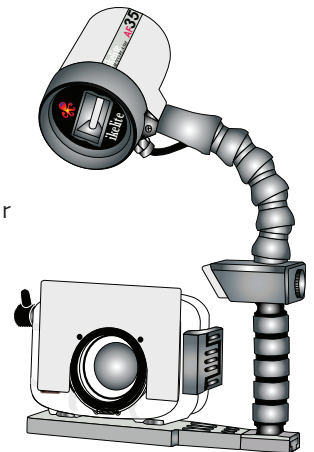

Go to www.ikelite.com for complete strobe and accessory info.

Ikelite Underwater Systems
50 W 33rd Street
Indianapolis, IN 46208 USA

When returning products send "attn. Repair Dept."

"general questions" e-mail: ikelite@ikelite.com
www.ikelite.com