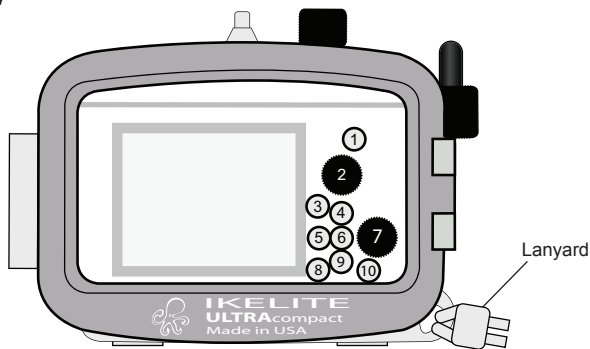

Digital Housing

Supplemental Instructions

6210.10 Sony DSC-WX10

Size and Weight

Width	6.1 in. (155mm) including controls
Height	4.6 in. (117mm) including controls
Depth	4.4 in. (112mm) including controls & lens port
Weight	1.3 lb (567g)
Buoyancy	Slightly positive in fresh water

Parts of the Housing

Front View

Back View

- | | | |
|-----------------|--------------------|-----------------|
| 1. Movie Button | 5. Control Wheel ◀ | 9. Self-Timer ▼ |
| 2. Mode Dial | 6. Center Button ● | 10. Delete 🗑️ |
| 3. Playback ▶ | 7. Flash ⚡ ▶ | |
| 4. Display ▲ | 8. Menu Button | |

Initial Camera Settings

- Insert and Format an SDHC memory card.
- Set Date and Time.
- Set Shooting Mode to “M” Manual Exposure Setting. Set Shutter Speed to 1/60 second or 1/125th second for fast moving subjects.
- Set Aperture to F2.4.
- Set ISO to “100.”
- Set Still Image Size to “16M.”
- Set Focus to “Center AF.”
- Set Metering Mode to “Center.”
- Set White Balance to “Auto.”
- Set Flash to “On  always use flash.”
- Set Blink Alert to “Off.”
- Set AF Illuminator to “Off.”
- Set Red-Eye Reduction to “Off.”