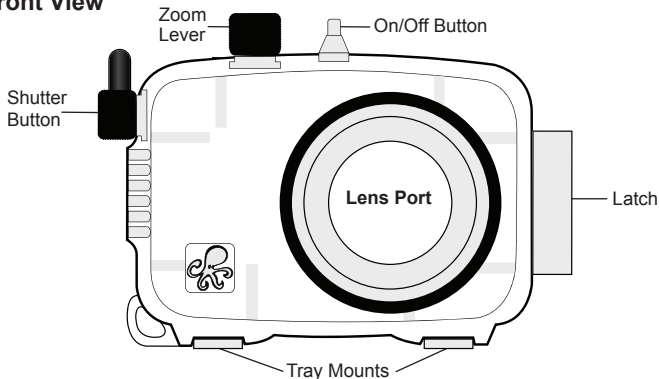

Digital Housing

Supplemental Instructions

6210.10 Sony DSC-WX10

Size and Weight

Width	6.1 in. (155mm) including controls
Height	4.6 in. (117mm) including controls
Depth	4.4 in. (112mm) including controls & lens port
Weight	1.3 lb (567g)
Buoyancy	Slightly positive in fresh water

Parts of the Housing

Front View

Back View

- | | | |
|-----------------|--------------------|-----------------|
| 1. Movie Button | 5. Control Wheel ◀ | 9. Self-Timer ▼ |
| 2. Mode Dial | 6. Center Button ● | 10. Delete 🗑️ |
| 3. Playback ▶ | 7. Flash ⚡ ▶ | |
| 4. Display ▲ | 8. Menu Button | |

Initial Camera Settings

- Insert and Format an SDHC memory card.
- Set Date and Time.
- Set Shooting Mode to “M” Manual Exposure Setting. Set Shutter Speed to 1/60 second or 1/125th second for fast moving subjects.
- Set Aperture to F2.4.
- Set ISO to “100.”
- Set Still Image Size to “16M.”
- Set Focus to “Center AF.”
- Set Metering Mode to “Center.”
- Set White Balance to “Auto.”
- Set Flash to “On  always use flash.”
- Set Blink Alert to “Off.”
- Set AF Illuminator to “Off.”
- Set Red-Eye Reduction to “Off.”