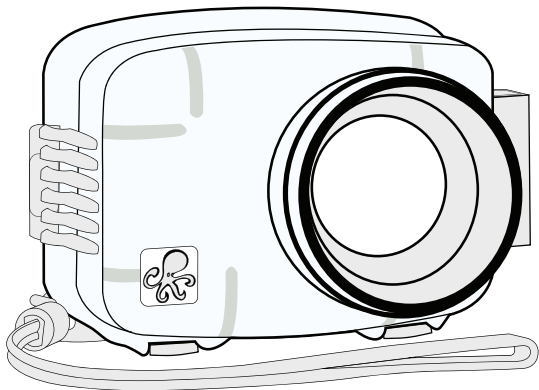

Digital Housing

Supplemental Instructions

6210.10 Sony DSC-WX10

Size and Weight

Width	6.1 in. (155mm) including controls
Height	4.6 in. (117mm) including controls
Depth	4.4 in. (112mm) including controls & lens port
Weight	1.3 lb (567g)
Buoyancy	Slightly positive in fresh water

Parts of the Housing

Front View

Back View

- | | | |
|-----------------|--------------------|-----------------|
| 1. Movie Button | 5. Control Wheel ◀ | 9. Self-Timer ▼ |
| 2. Mode Dial | 6. Center Button ● | 10. Delete 🗑️ |
| 3. Playback ▶ | 7. Flash ⚡ ▶ | |
| 4. Display ▲ | 8. Menu Button | |