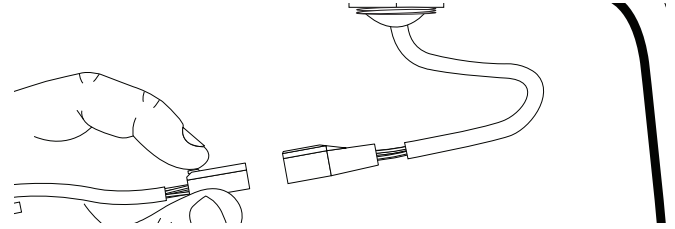

B16 ICS-5 Bulkhead with M16 Threads

Product # 46006

Included in the Box

- B16 Bulkhead
- Waterproof Bulkhead Cap # 9104.7 (installed)

Important Notices

- » **It is recommended to vacuum test and water pressure test or take the housing to depth without a camera installed after installing or replacing the bulkhead.**
- » **Do not submerge without a compatible plug or waterproof bulkhead cap attached.**
- » **Always attach a waterproof bulkhead cap when not in use.**

Installation and Use

Installing the B16 Bulkhead

1. Carefully remove the existing bulkhead or accessory port plug.
2. Check that the sealing surface and o-ring on the bulkhead are clean. No lubricant is necessary.
3. Thread the bulkhead into the housing's M16 accessory port being careful not to cross-thread.
4. Use an 11/16" wrench to carefully tighten down the bulkhead just until it touches the case. Do not over-tighten.
5. Vacuum test the housing using the manufacturer's vacuum system.
6. Take the housing to depth without a camera installed to test for leaks.

Installing the Hotshoe

1. Align hotshoe and bulkhead connector ends and push together until tab clicks into place.

Maintenance and Storage

Post-Dive

1. Submerge the fully assembled system in clean, fresh water after each use.
2. Remove the system from the rinse tank and flush with running fresh water.
3. Dry the system with a clean, lint-free cloth.
4. Separate the plug or cap from the bulkhead and lubricate the threads and o-ring(s) every 1-2 days during continuous use and prior to storage.
5. Check that the bulkhead is tightened firmly to the housing and hasn't loosened as a result of vibration or detaching sync cord.

Limited Warranty

This Ikelite product is warranted against any manufacturing defects for a period of one (1) year from the original date of purchase. To obtain warranty service, the product must be returned to Ikelite postage paid. Ikelite will, at its sole discretion, repair or replace such products, and will return to customer postage paid. All other claims of any nature are not covered. Except as mentioned above, no other warranty expressed or implied applies to this Ikelite product.