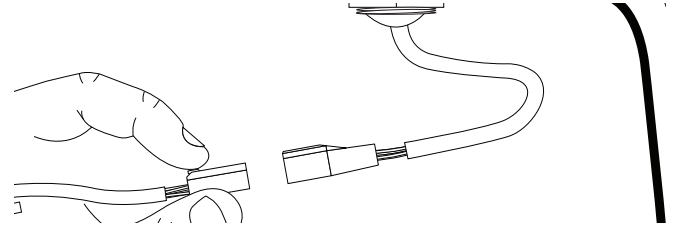

B14 ICS-5 Bulkhead with M16 Threads

Product # 46004

Included in the Box

- B14 Bulkhead
- Waterproof Bulkhead Cap # 9104.7 (installed)

Important Notices

- » **It is recommended to vacuum test and water pressure test or take the housing to depth without a camera installed after installing or replacing the bulkhead.**
- » **Do not submerge without a compatible plug or waterproof bulkhead cap attached.**
- » **Always attach a waterproof bulkhead cap when not in use.**

Installation and Use

Installing the B14 Bulkhead

1. Carefully remove the existing bulkhead or accessory port plug.
2. Check that the sealing surface and o-ring on the bulkhead are clean. No lubricant is necessary.
3. Thread the bulkhead into the housing's M16 accessory port being careful not to cross-thread.
4. Use an 11/16" wrench to carefully tighten down the bulkhead just until it touches the case. Do not over-tighten.
5. Vacuum test the housing using the manufacturer's vacuum system.
6. Take the housing to depth without a camera installed to test for leaks.

Installing the Hotshoe

1. Align hotshoe and bulkhead connector ends and push together until tab clicks into place.

Maintenance and Storage

Post-Dive

1. Submerge the fully assembled system in clean, fresh water after each use.
2. Remove the system from the rinse tank and flush with running fresh water.
3. Dry the system with a clean, lint-free cloth.
4. Separate the plug or cap from the bulkhead and lubricate the threads and o-ring(s) every 1-2 days during continuous use and prior to storage.
5. Check that the bulkhead is tightened firmly to the housing and hasn't loosened as a result of vibration or detaching sync cord.

Limited Warranty

This Ikelite product is warranted against any manufacturing defects for a period of one (1) year from the original date of purchase. To obtain warranty service, the product must be returned to Ikelite postage paid. Ikelite will, at its sole discretion, repair or replace such products, and will return to customer postage paid. All other claims of any nature are not covered. Except as mentioned above, no other warranty expressed or implied applies to this Ikelite product.