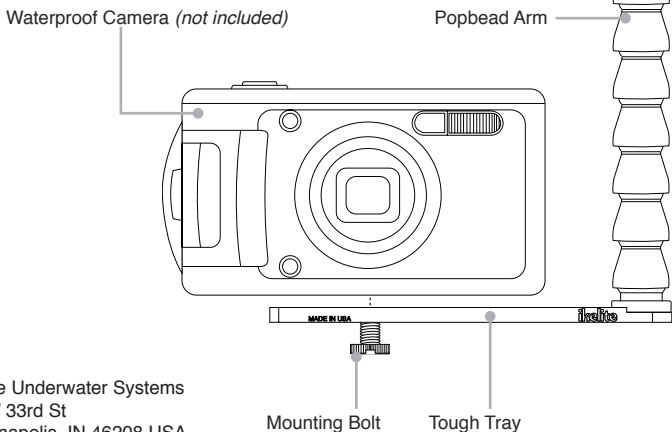

Tough Tray for Waterproof Cameras

Product Number 2605.01

Tough Tray with Gamma Light

Product Number 2605.3

Included with 2605.01 package: **Included with 2605.3 package:**

- Popbead Arm
 - Tough Tray
 - Mounting Bolt
- Popbead Arm
 - Tough Tray
 - Mounting Bolt
 - Gamma Light with Lanyard
 - 2 - CR123A 3V Batteries
 - Light Mount
 - M27 Diffuser with Lanyard
 - Ikelite Lubricant

Step 1

Insert batteries into Gamma light as shown - see Gamma instructions.

Step 2

1. Attach Light Mount to Arm.
2. Slide Gamma into Mount as shown; tighten Mount.
3. Attach Waterproof Camera (not included) to Tough Tray with Mounting Bolt. Tighten with coin.