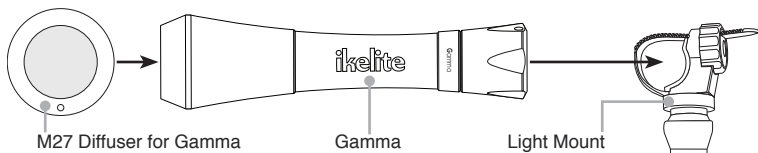

Tough Tray for Waterproof Cameras

Product Number 2605.01

Tough Tray with Gamma Light

Product Number 2605.3

Included with 2605.01 package: **Included with 2605.3 package:**

- Popbead Arm
 - Tough Tray
 - Mounting Bolt
- Popbead Arm
 - Tough Tray
 - Mounting Bolt
 - Gamma Light with Lanyard
 - 2 - CR123A 3V Batteries
 - Light Mount
 - M27 Diffuser with Lanyard
 - Ikelite Lubricant

Step 1

Insert batteries into Gamma light as shown - see Gamma instructions.

Step 2

1. Attach Light Mount to Arm.
2. Slide Gamma into Mount as shown; tighten Mount.
3. Attach Waterproof Camera (not included) to Tough Tray with Mounting Bolt. Tighten with coin.