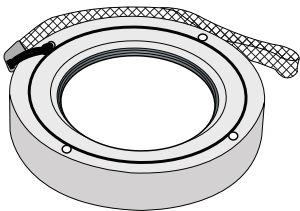

Supplied Accessories

- 0200.08 Vinyl Port Cover
- 0321.10 Safety Lanyard
- Flash Diffuser
- Flash Deflector
- 0184.1 Silicone Lubricant
- Extra Control Tips and Sleeves

Housing Specifications

Controls	All camera functions
Width	5.8 in (147 mm) including controls
Height	4.6 in (117 mm) including controls
Depth	4.9 in (125 mm) including controls
Weight	1.7 lb (771 g)
Buoyancy	Slightly positive in freshwater
Depth Rating	200 ft (60 m)
Built-in Flash	Yes
Strobe Connection	Slave or Fiber Optic
Main O-Ring	0132.45
Port O-Ring	0103
Port Outer Diameter	3.9" (99 mm)
Use 46mm Lenses	No
Use 67mm Lenses	Macro lenses only with 9306.82 Macro Adapter
Use Bayonet Lenses	No

External Accessory Lenses

WD-4 Wide-Angle Conversion Dome 6430.4

The removeable WD-4 corrects light refraction underwater, restoring the camera's original angle of coverage. Approximately 3/4 of the camera's zoom range can be used with the dome in place. Slight vignetting may occur at camera's widest angle setting.

External Macro Adaptor 9306.82

Allows attachment of 67mm threaded macro lenses from Inon and Epoque. NOT for use with 67mm threaded wide-angle lenses.

Note: Other wide angle conversion or accessory lenses cannot be used with this housing.