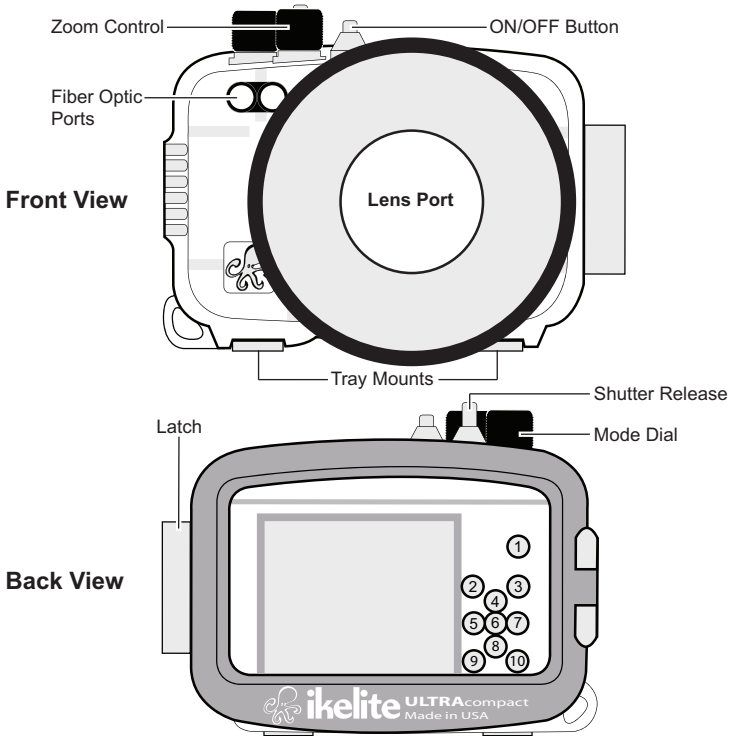

Underwater Housing for Nikon S7000

Product Number 6282.70

I n s t r u c t i o n M a n u a l

Thank you for your purchase of Ikelite equipment. Please read the “Instruction Manual” and “Supplemental Instructions” completely before attempting to operate or dive with this product.

Supplied Accessories

- 0200.08 Vinyl Port Cover
- 0321.10 Safety Lanyard
- Flash Diffuser
- Flash Deflector
- 0184.1 Silicone Lubricant
- Extra Control Tips and Sleeves

Housing Specifications

Controls	All camera functions
Width	5.8 in (147 mm) including controls
Height	4.6 in (117 mm) including controls
Depth	4.9 in (125 mm) including controls
Weight	1.7 lb (771 g)
Buoyancy	Slightly positive in freshwater
Depth Rating	200 ft (60 m)
Built-in Flash	Yes
Strobe Connection	Slave or Fiber Optic
Main O-Ring	0132.45
Port O-Ring	0103
Port Outer Diameter	3.9" (99 mm)
Use 46mm Lenses	No
Use 67mm Lenses	Macro lenses only with 9306.82 Macro Adapter
Use Bayonet Lenses	No

Parts of the Housing

1. ●▶📺 Movie-record Button
2. ▶▶ Playback Button
3. (Wi-Fi) Button
4. ⚡▲ Flash Mode, Up Arrow
5. ◀ Self-timer, Left Arrow

6. ● OK/Apply Selection Button
7. +▶ Exp. Comp./Right Arrow
8. 🌸▼ Macro Mode/Down Arrow
9. MENU Button
10. 🗑 Delete Button

External Accessory Lenses

WD-4 Wide-Angle Conversion Dome 6430.4

The removeable WD-4 corrects light refraction underwater, restoring the camera's original angle of coverage. Approximately 3/4 of the camera's zoom range can be used with the dome in place. Slight vignetting may occur at camera's widest angle setting.