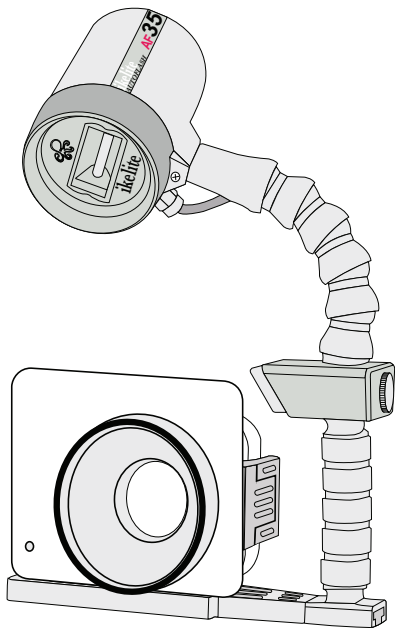

Supplied Accessories

- 0200.08 Vinyl Port Cover
- 0321.10 Safety Lanyard
- Flash Diffuser
- Flash Deflector
- 0184.1 Silicone Lubricant
- Extra Control Tips and Sleeves

Housing Specifications

Controls	All camera functions
Width	5.8 in (147 mm) including controls
Height	4.6 in (117 mm) including controls
Depth	4.9 in (125 mm) including controls
Weight	1.7 lb (771 g)
Buoyancy	Slightly positive in freshwater
Depth Rating	200 ft (60 m)
Built-in Flash	Yes
Strobe Connection	Slave or Fiber Optic
Main O-Ring	0132.45
Port O-Ring	0103
Port Outer Diameter	3.9" (99 mm)
Use 46mm Lenses	No
Use 67mm Lenses	Macro lenses only with 9306.82 Macro Adapter
Use Bayonet Lenses	No

External Accessory Lenses

WD-4 Wide-Angle Conversion Dome 6430.4

The removeable WD-4 corrects light refraction underwater, restoring the camera's original angle of coverage. Approximately 3/4 of the camera's zoom range can be used with the dome in place. Slight vignetting may occur at camera's widest angle setting.

External Macro Adaptor 9306.82

Allows attachment of 67mm threaded macro lenses from Inon and Epoque. NOT for use with 67mm threaded wide-angle lenses.

Note: Other wide angle conversion or accessory lenses cannot be used with this housing.

AF35 Strobe Package 4035

The AutoFlash AF35 kit is a great compliment, and an effortless, affordable way to add a flash to your new Ikelite point and shoot camera system. Everything you need to get started is in the box. Just attach it to the bottom of your housing and start taking pictures!